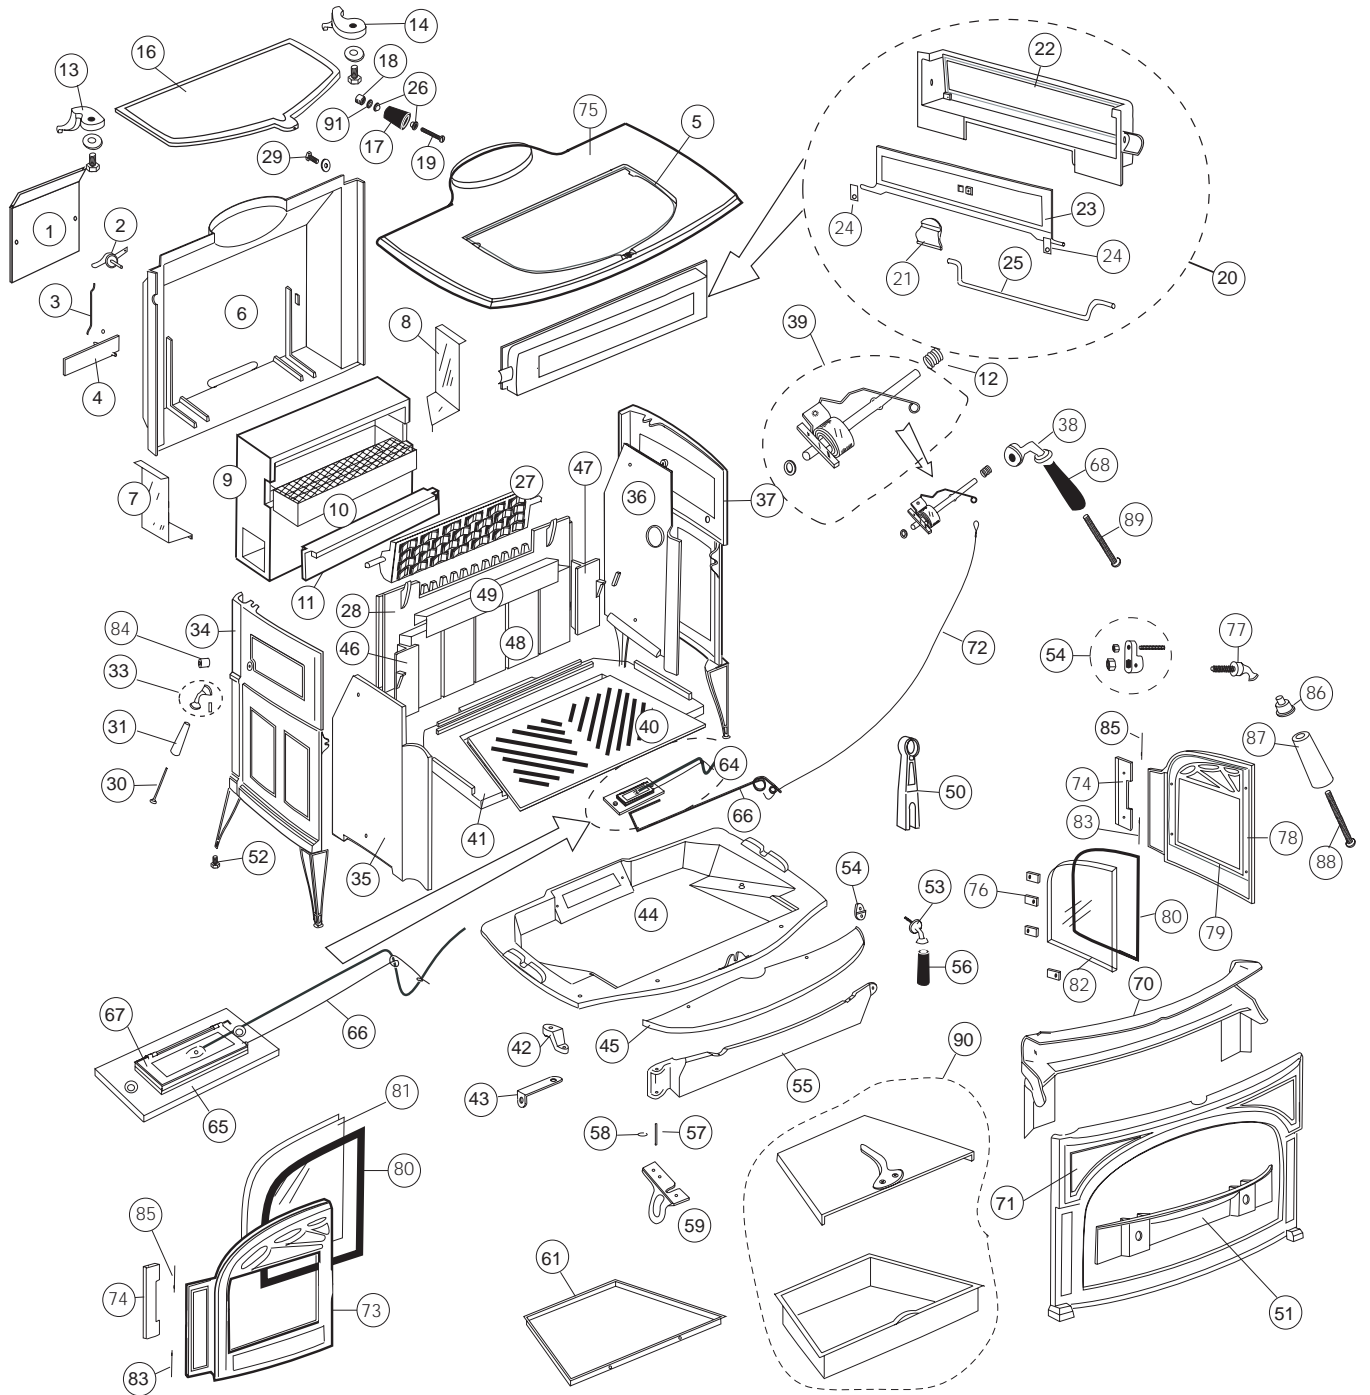

# Vermont Castings Defiant 1910 Parts List

Item/Model Number	Part Number
1. Secondary Air Cover Plate	1601492
2. Secondary Air Probe Assy	1601489
3. Secondary Air Link	1601486
4. Secondary Air Flap	1601490
5. Griddle Gasket	1203668
6. Back	1300631
7. Left Heat Deflector	1608629
8. Right Heat Deflector	1608630
9. Refractory Assy (Body only)	1602512
10. Catalytic Combustor	30001152
11. Refractory Access Panel	1602511
12. Thermostat Friction Spring	1201846
13. Left Griddle Quadrant	1301807
14. Right Griddle Quadrant	1301832
16. Griddle	1301641
17. Griddle Handle	1600657
18. Griddle Handle Spacer	1600070
19. Griddle Handle Bolt	1201308
20. Upper Firebrick Assy	5000030
21. Damper Ramp <sup>1</sup>	1300643
22. Upper Firebrick <sup>1</sup>	1300633
23. Damper <sup>1</sup>	1300634
24. Dampers Tab <sup>1</sup>	1601488
25. Damper Rod <sup>1</sup>	1600065
26. Griddle Handle Bushing	1201895
27. Throat Baffle	1300635
28. Lower Fireback	1300638
29. Upper Fireback Bolt	1301374
30. Damper Handle Screw	1201310
31. Damper Handle	1600644
33. Damper Handle Base Assy	5004265
34. Left Side	1300630
35. Left Air Plate (Inner Side)	1300637
36. Right Air Plate (Inner Side)	1300636
37. Right Side	1300629
38. Thermostat Handle Base Assy	5004264
39. Thermostat Assy	5005470
40. Grate	1300639
41. Primary Air Cover Plate	1300622
42. Top Ashdoor Hinge Support	1300620
43. Door Handle Holder	1600059
44. Bottom	1300618
45. Ashlip	1300621
46. Left Side Wedge	1300628
47. Right Side Wedge	1300644
48. Firebrick (1¼" x 4½" x 9")	1601103
49. Firebrick Retainer	1600066
50. Andiron	1300646